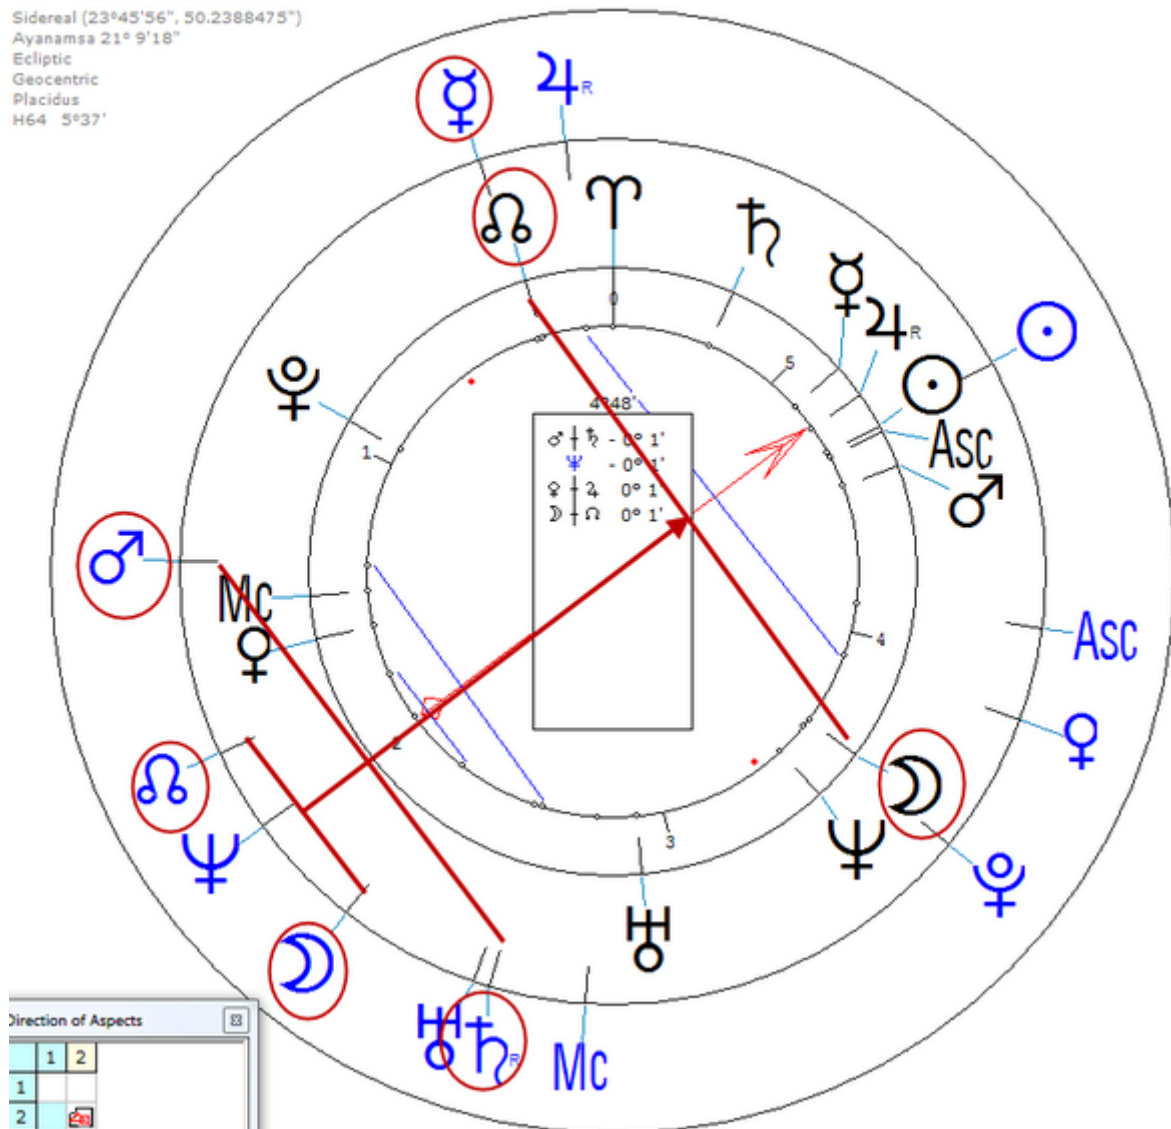

Vogt, Johann

13 February 1813 at 00:24 (= 12:24 AM)Augsburg, Germany, 48n23, 10e53

German astrologer.

<https://www.astro.com/astro-databank/Vogt,_Johann>

He committed suicide by gunshot on 5/04/1860, Munich, Germany.

Solar Return (Harmonic 64)

Solar ☽/♌ = Solar ♂/♈ = ☽_n/♌_n

Solar ♃ = ♌_n

Vogt, Johann
13 February 1813 Sat 0:24 (GMT+0:43:32) 48n23 10e53
Augsburg, Germany
Sidereal (23°45'56", 50.2388475")
Ayanamsa 21° 9'18"
Ecliptic
Geocentric
Placidus
H64 5°37'